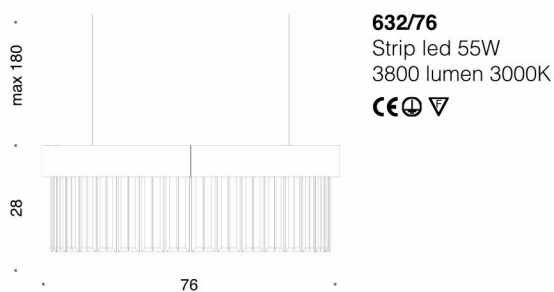

- crystal
- fumè
- bronze

SOSPENSIONE SUSPENSION

632/50
Strip led 36W
2400 lumen 3000K
CE ⊕ ▽

632/76
Strip led 55W
3800 lumen 3000K
CE ⊕ ▽

632/110
Strip led 79W
5500 lumen 3000K
CE ⊕ ▽

KIT DIMMER LED

art.638/DIM24V