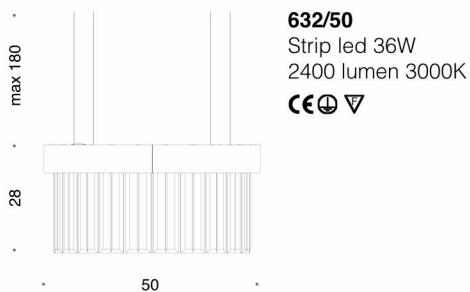

- crystal
- fumè
- bronze

SOSPENSIONE SUSPENSION

632/50
Strip led 36W
2400 lumen 3000K
CE ⊕ ▽

632/76
Strip led 55W
3800 lumen 3000K
CE ⊕ ▽

632/110
Strip led 79W
5500 lumen 3000K
CE ⊕ ▽

KIT DIMMER LED

art.638/DIM24V