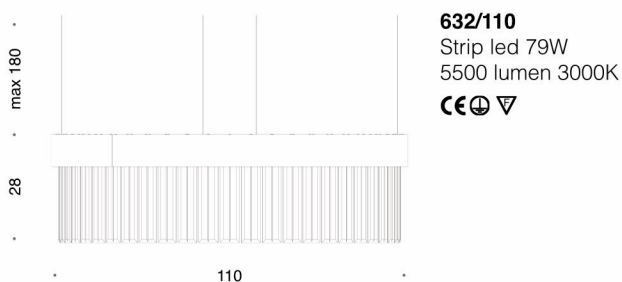

- crystal
- fumè
- bronze

SOSPENSIONE SUSPENSION

632/50
Strip led 36W
2400 lumen 3000K
CE ⊕ ▽

632/76
Strip led 55W
3800 lumen 3000K
CE ⊕ ▽

632/110
Strip led 79W
5500 lumen 3000K
CE ⊕ ▽

KIT DIMMER LED

art.638/DIM24V